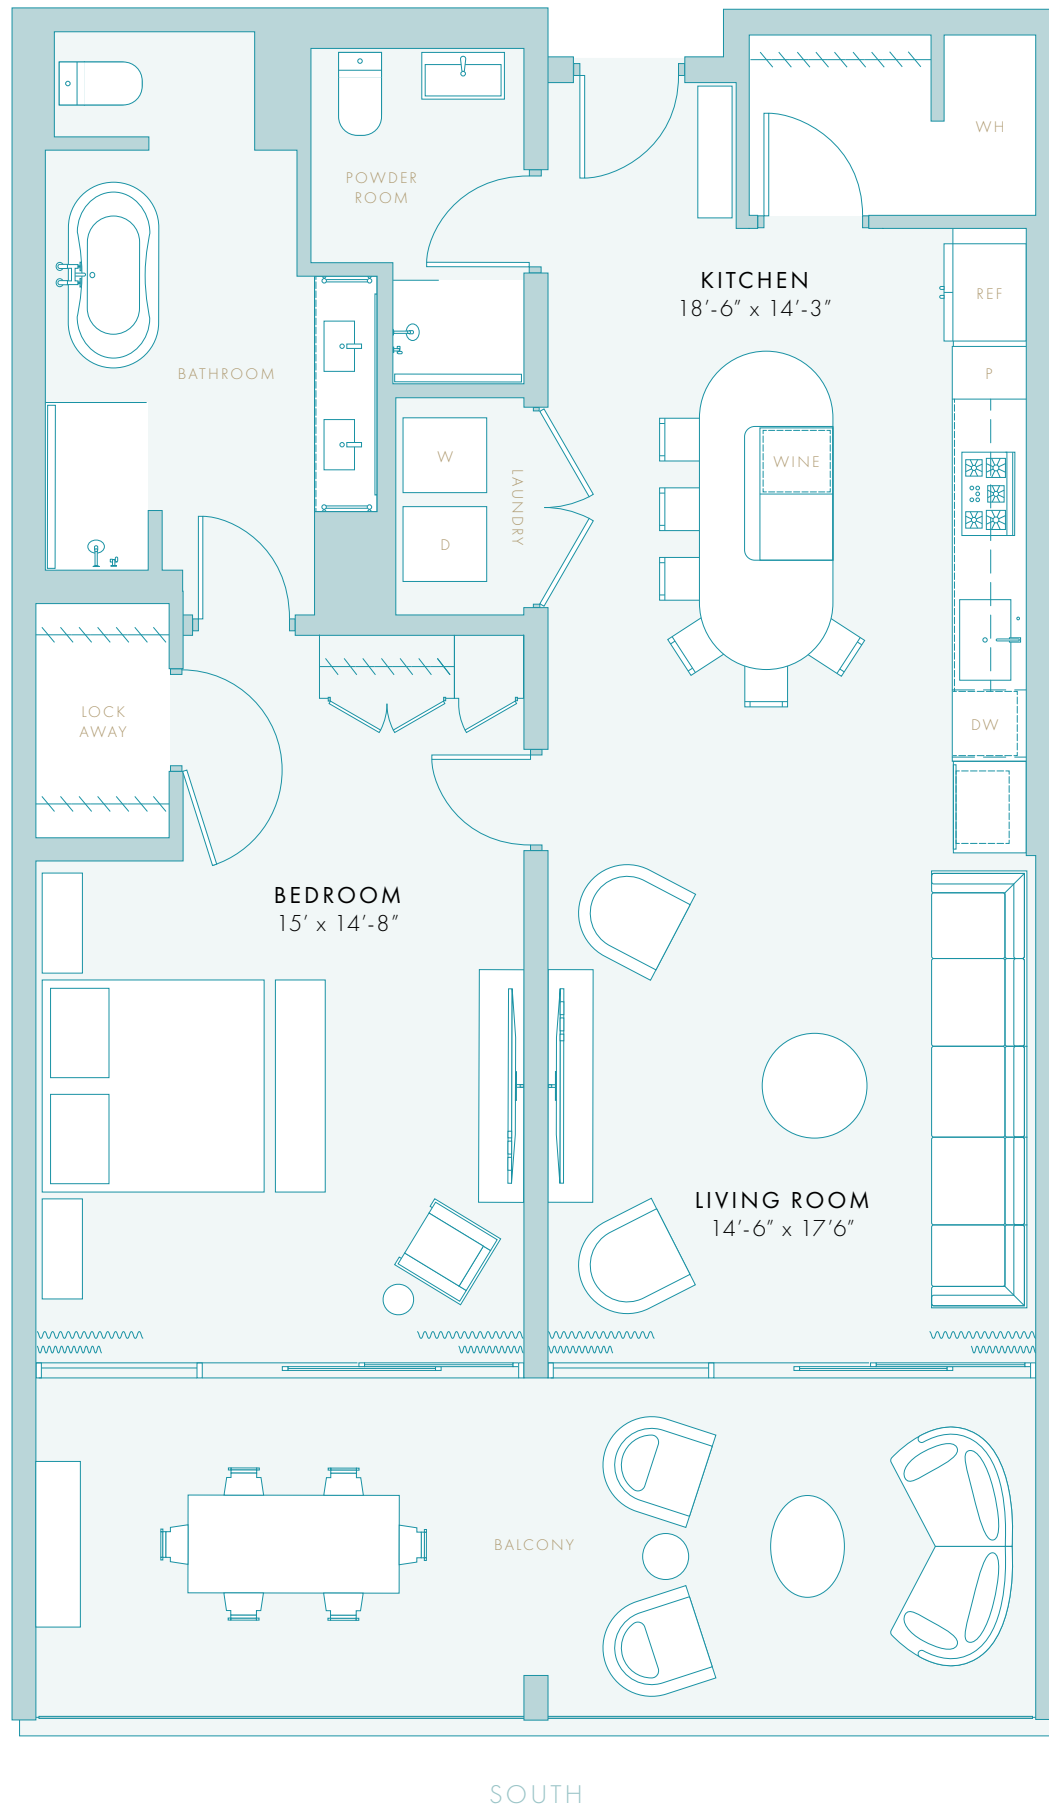

THE LOREN

AT TURTLE COVE

RESIDENCES

UNIT 3B

SOUTHERN VIEW
 FLOOR 3
 1 BEDROOM
 1-1/2 BATHROOMS
 INTERNAL: 1270 SQ FT
 EXTERNAL: 330 SQ FT

THE LOREN AT
 TURTLE COVE RESIDENCES

TURTLE COVE
 THE TURKS & CAICOS ISLANDS

Floor plans are not to scale, dimensions are approximate, and may vary from the description of the unit in the condominium declaration and the purchase contract. Floor plans, including room layouts and the configuration and location of appliances, cabinets, closets, plumbing facilities, and other improvements shown within the unit are subject to change. Please review the condominium declaration and purchase contract for a description of how the units are measured. You should review the actual materials prior to making any finish or upgrade selections.