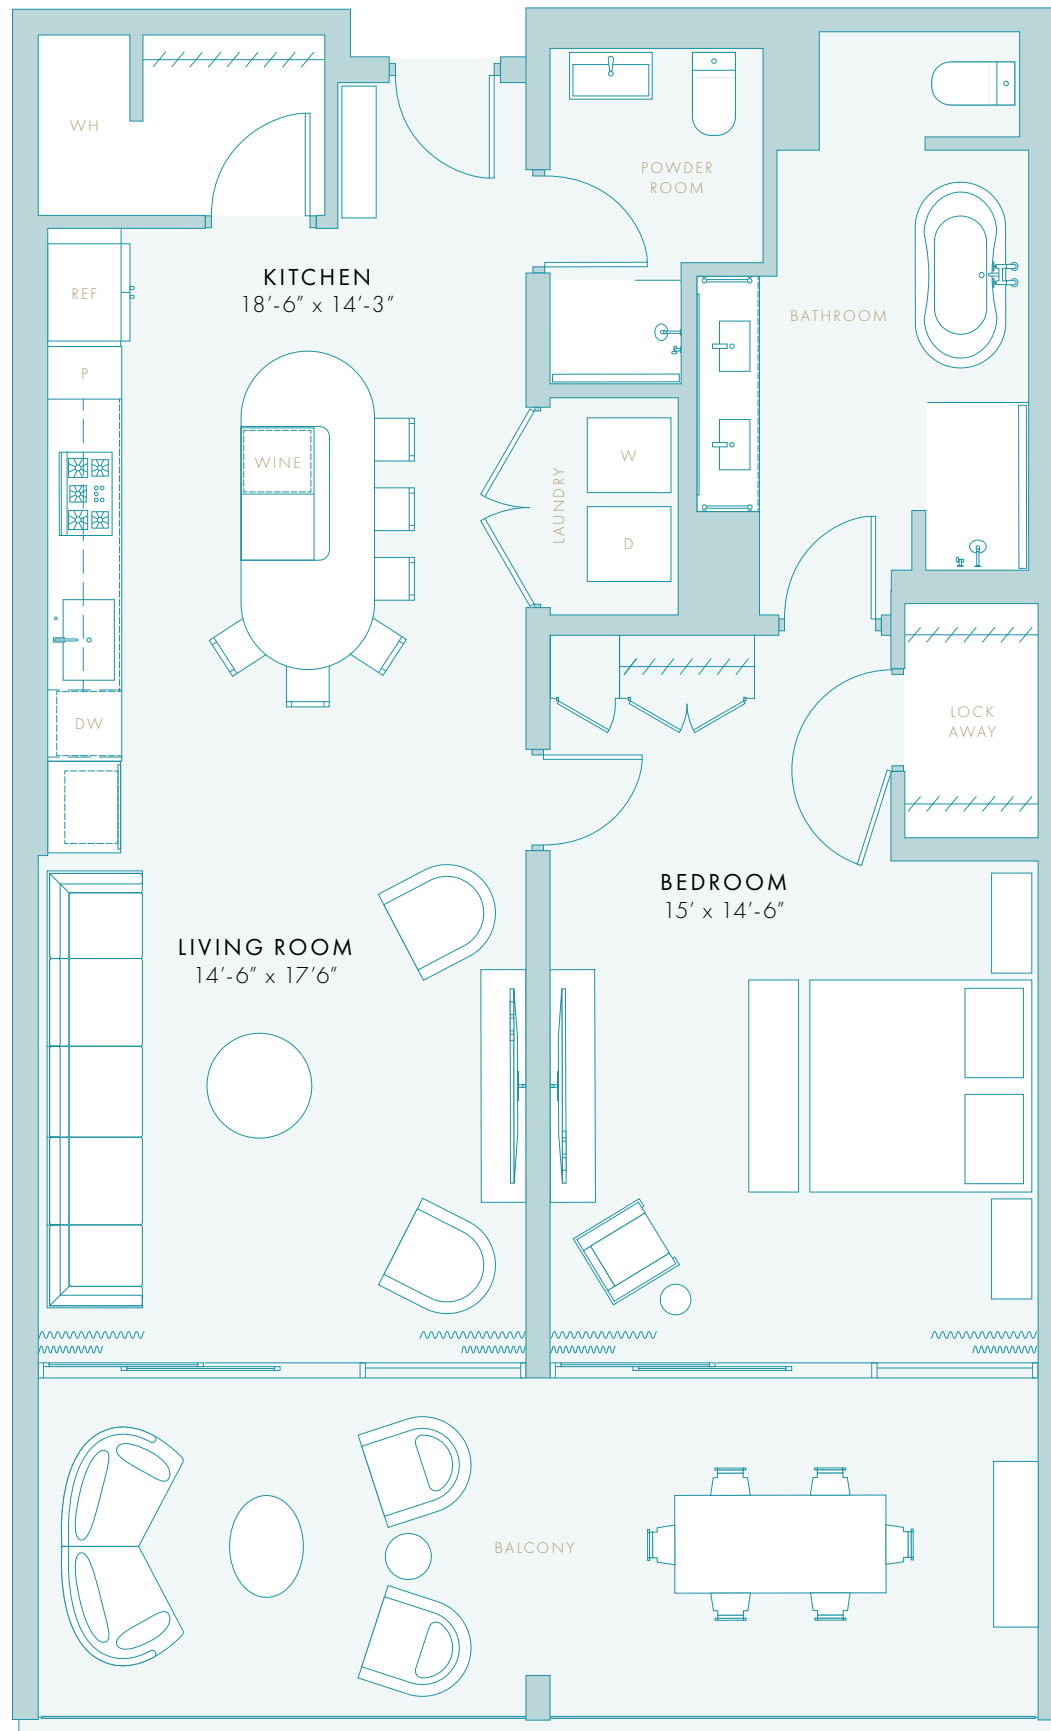

THE LOREN

AT TURTLE COVE

RESIDENCES

MARINA

OCEAN

OCEAN

MARINA

UNIT 3A

MARINA VIEW
 FLOOR 3
 1 BEDROOM
 1-1/2 BATHROOMS
 INTERNAL: 1270 SQ FT
 EXTERNAL: 330 SQ FT

THE LOREN AT
 TURTLE COVE RESIDENCES

TURTLE COVE
 THE TURKS & CAICOS ISLANDS

Floor plans are not to scale, dimensions are approximate, and may vary from the description of the unit in the condominium declaration and the purchase contract. Floor plans, including room layouts and the configuration and location of appliances, cabinets, closets, plumbing facilities, and other improvements shown within the unit are subject to change. Please review the condominium declaration and purchase contract for a description of how the units are measured. You should review the actual materials prior to making any finish or upgrade selections.