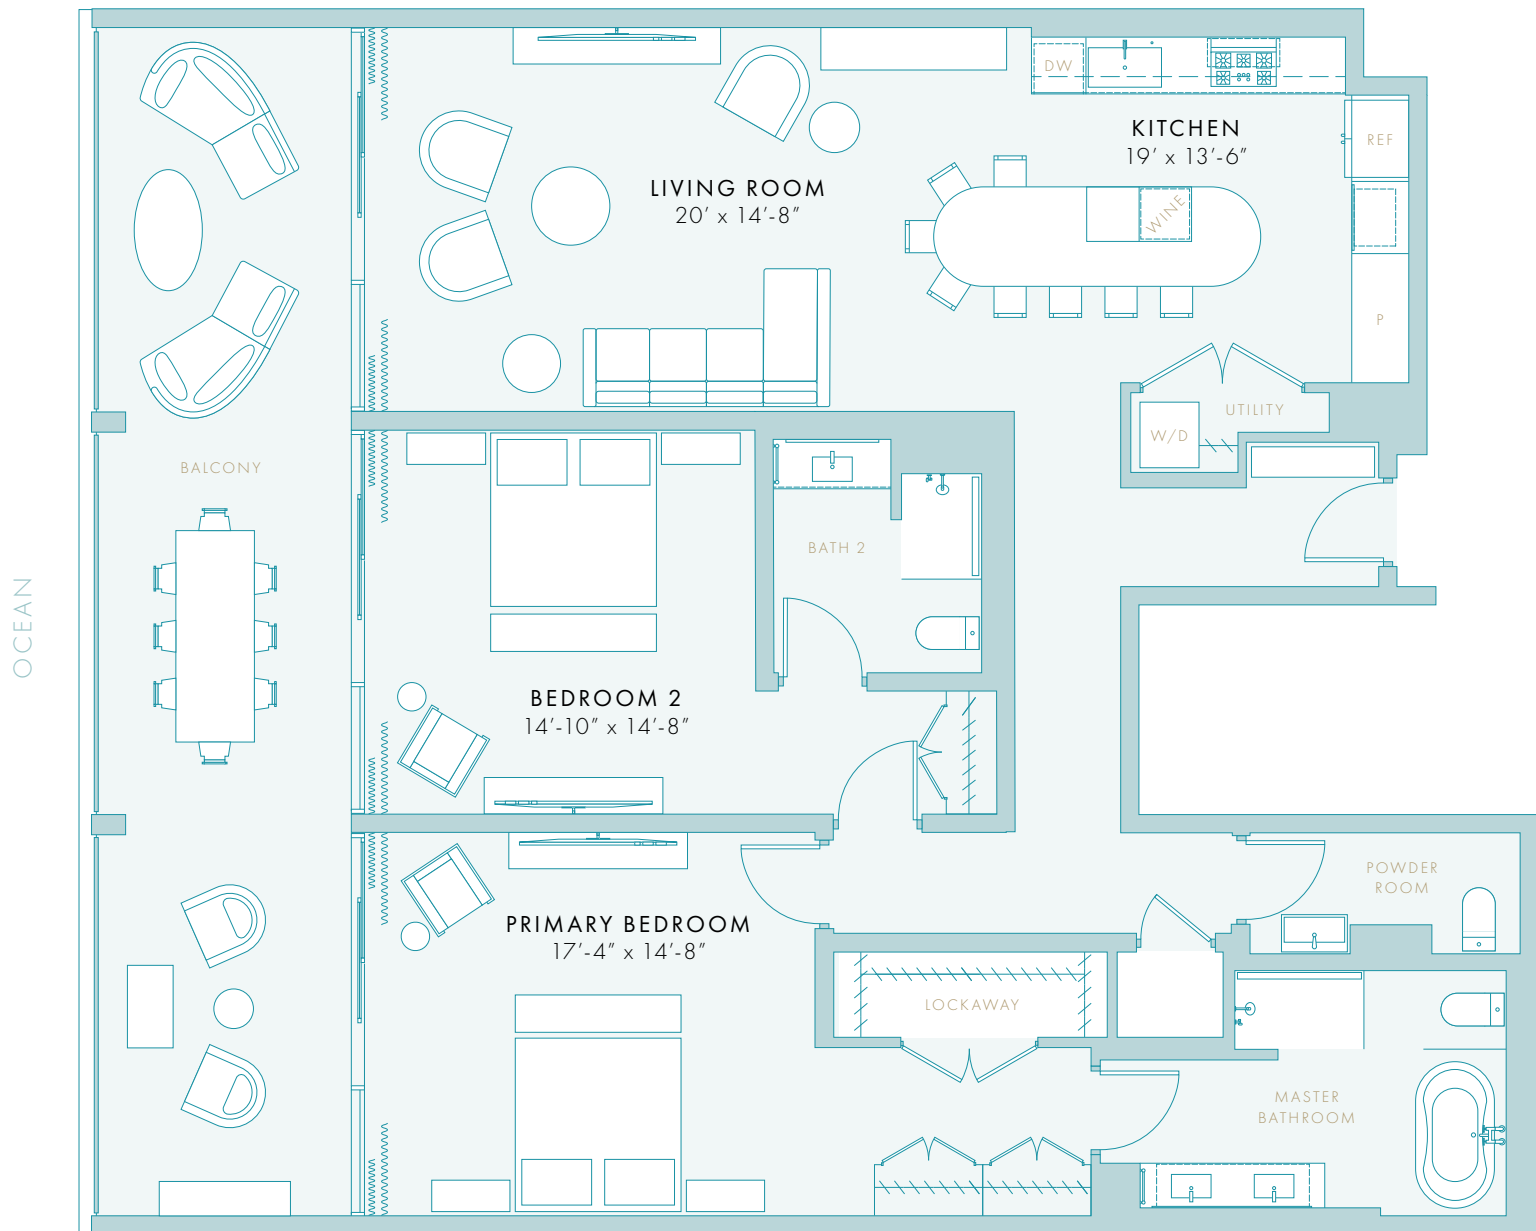

THE LOREN

AT TURTLE COVE

RESIDENCES

UNIT 2D

OCEAN VIEW
 FLOOR 2
 2 BEDROOMS
 2-1/2 BATHROOMS
 INTERNAL: 1920 SQ FT
 EXTERNAL: 462 SQ FT