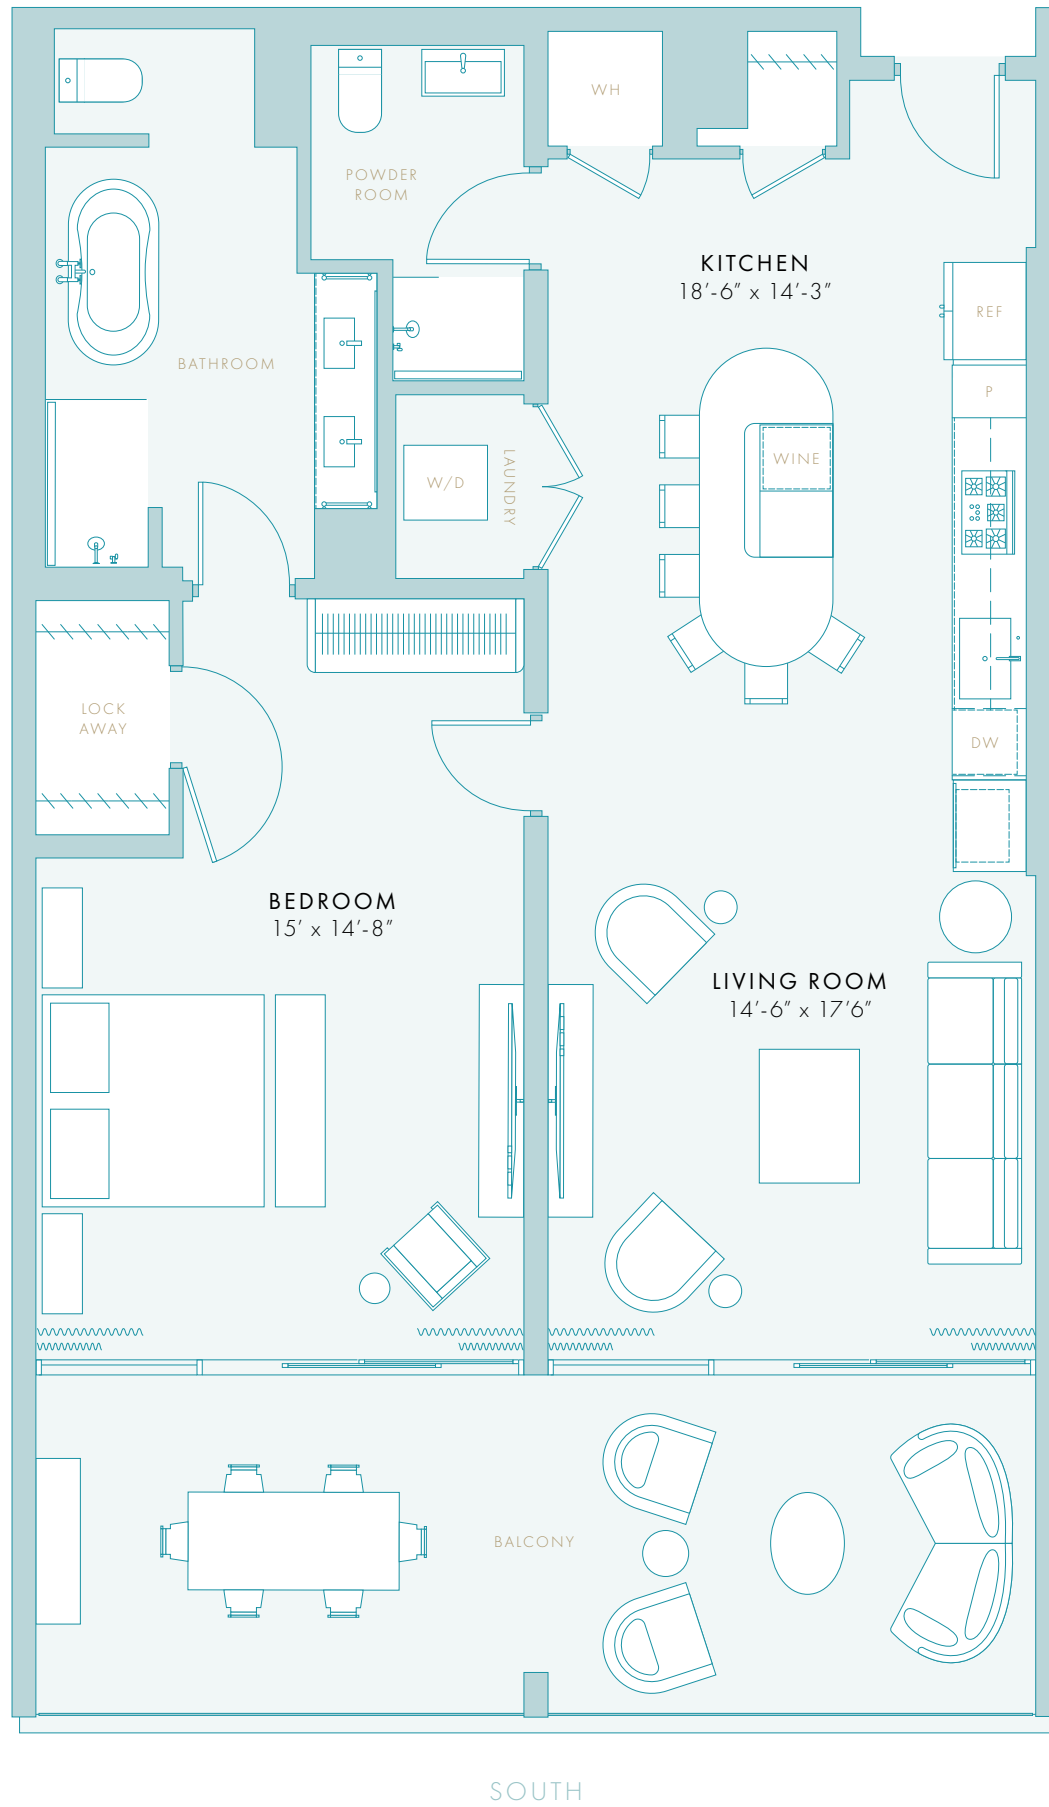

THE LOREN

AT TURTLE COVE

RESIDENCES

UNIT 2C

SOUTHERN VIEW
 FLOOR 2
 1 BEDROOM
 1-1/2 BATHROOMS
 INTERNAL: 1270 SQ FT
 EXTERNAL: 330 SQ FT

THE LOREN AT
 TURTLE COVE RESIDENCES

TURTLE COVE
 THE TURKS & CAICOS ISLANDS

Floor plans are not to scale, dimensions are approximate, and may vary from the description of the unit in the condominium declaration and the purchase contract. Floor plans, including room layouts and the configuration and location of appliances, cabinets, closets, plumbing facilities, and other improvements shown within the unit are subject to change. Please review the condominium declaration and purchase contract for a description of how the units are measured. You should review the actual materials prior to making any finish or upgrade selections.