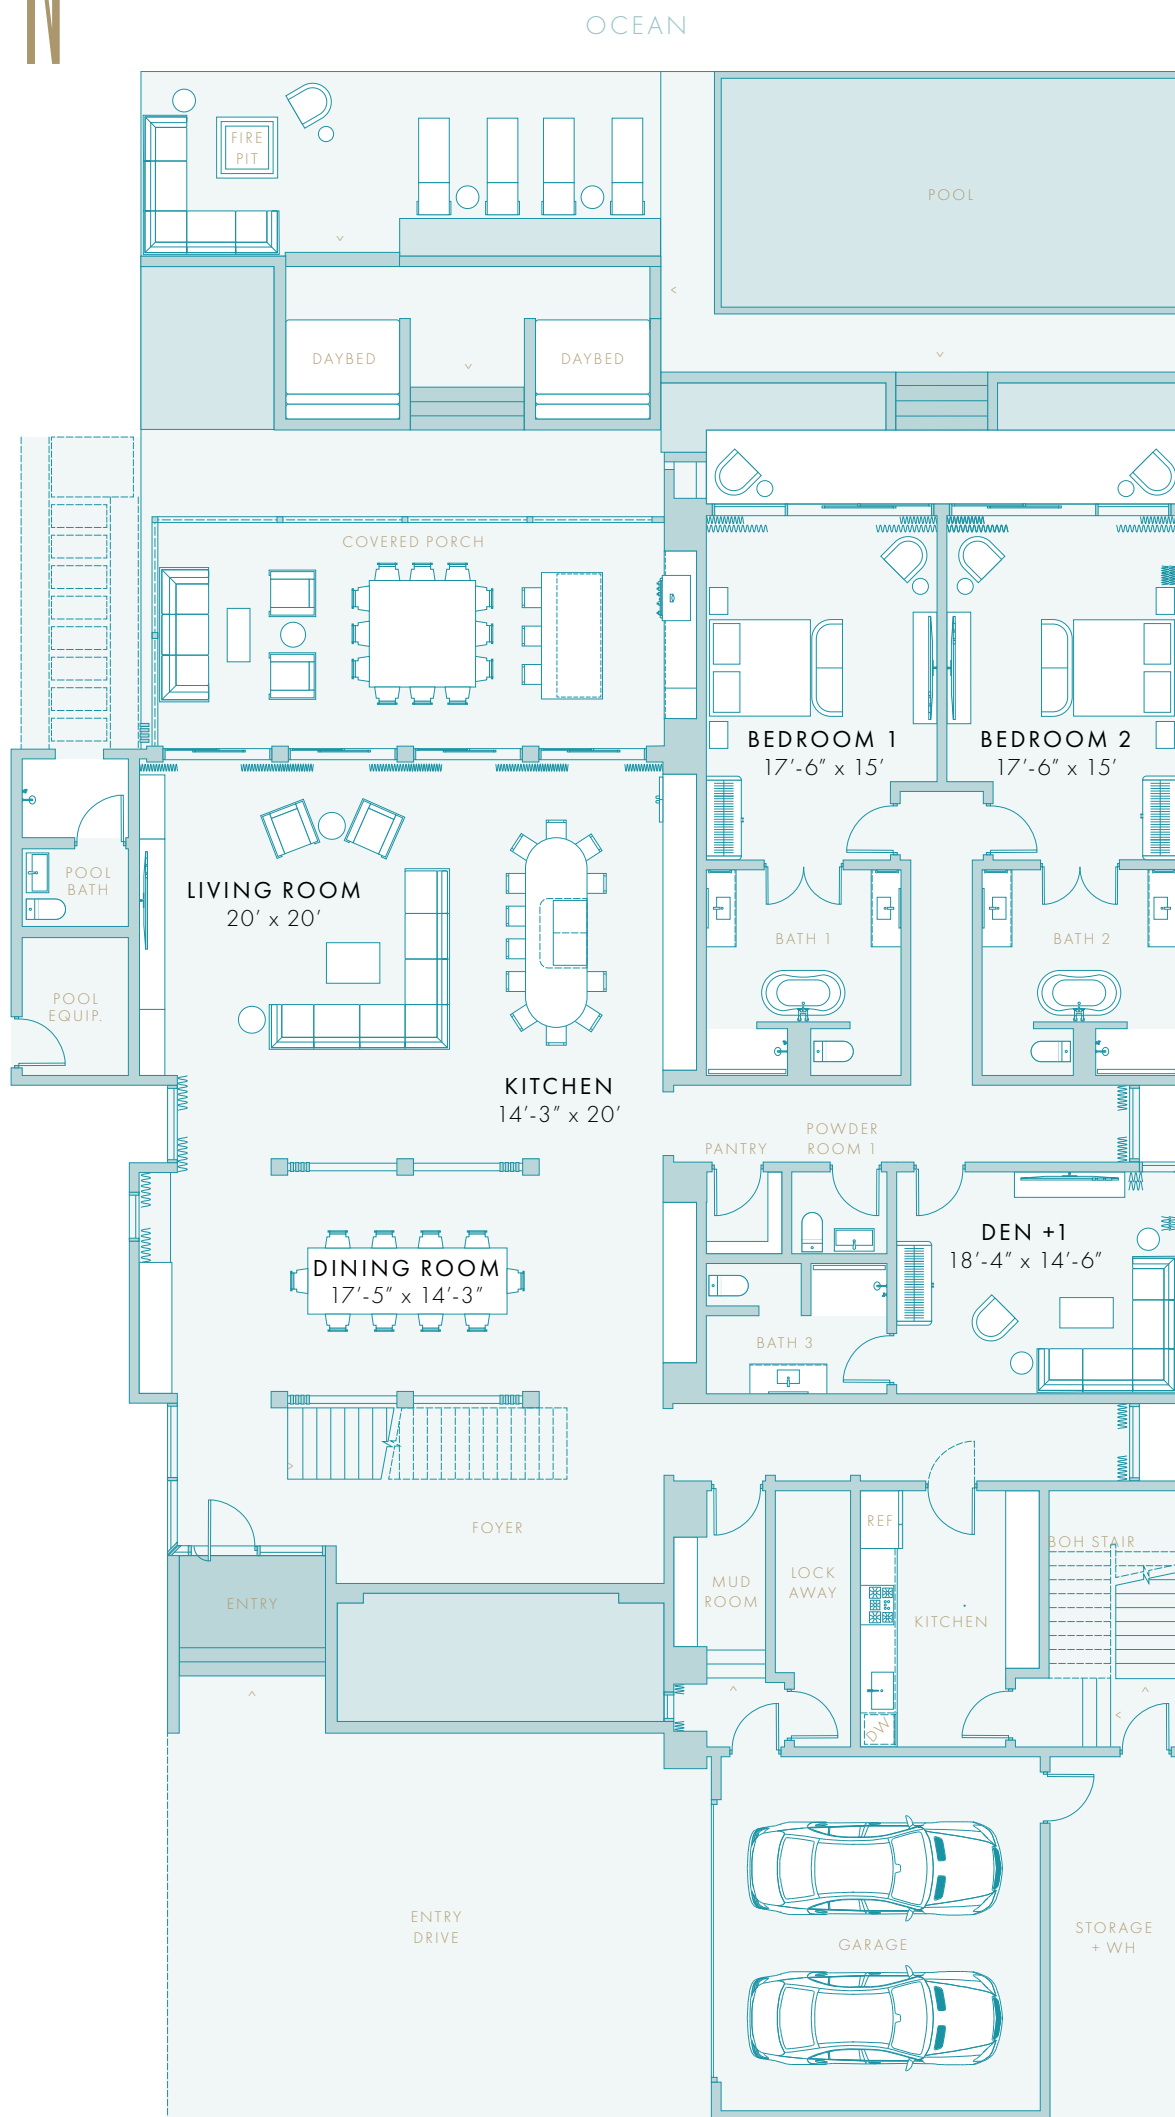

# THE LOREN

AT TURTLE COVE

RESIDENCES

## VILLA HIBISCUS LEVEL 1

OCEAN VIEW  
6 BEDROOMS  
11 BATHROOMS  
INTERNAL: 9853 SQ FT  
EXTERNAL: 2620 SQ FT

THE LOREN AT  
TURTLE COVE RESIDENCES

TURTLE COVE  
THE TURKS & CAICOS ISLANDS

Floor plans are not to scale, dimensions are approximate, and may vary from the description of the unit in the condominium declaration and the purchase contract. Floor plans, including room layouts and the configuration and location of appliances, cabinets, closets, plumbing facilities, and other improvements shown within the unit are subject to change. Please review the condominium declaration and purchase contract for a description of how the units are measured. You should review the actual materials prior to making any finish or upgrade selections.