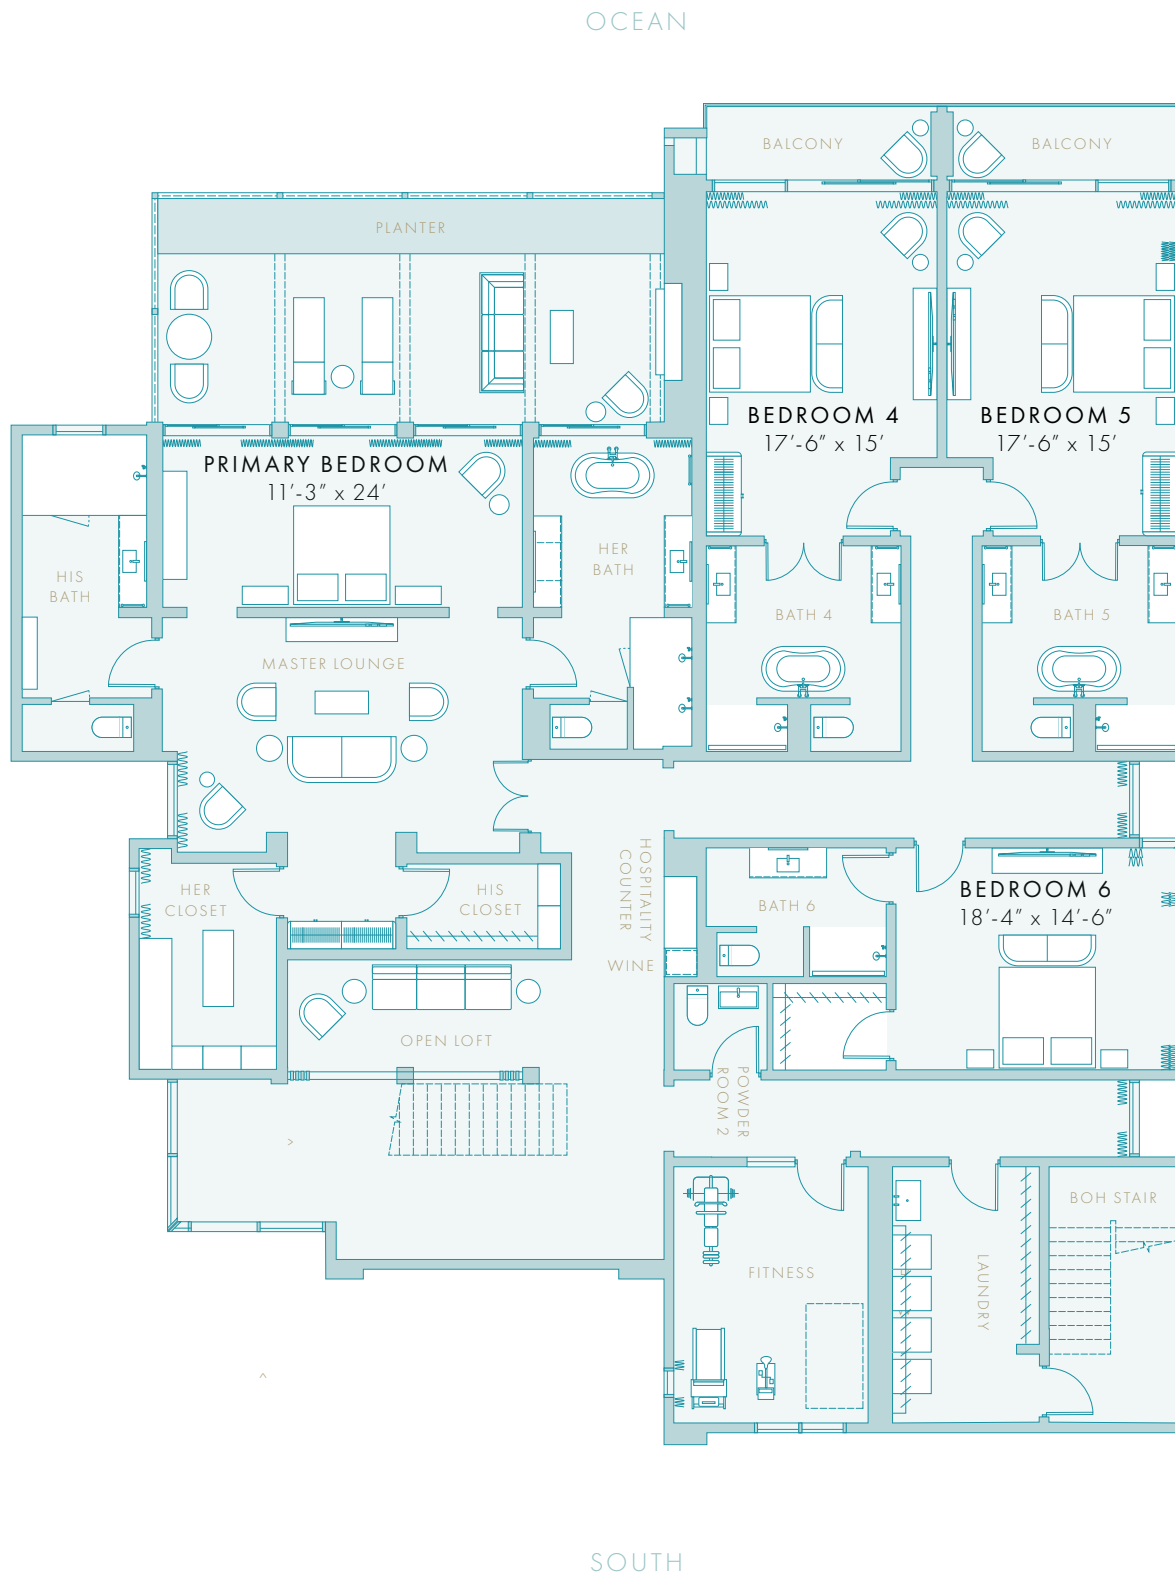

## VILLA HIBISCUS LEVEL 1

OCEAN VIEW  
6 BEDROOMS  
11 BATHROOMS  
INTERNAL: 9853 SQ FT  
EXTERNAL: 2620 SQ FT

THE LOREN AT  
TURTLE COVE RESIDENCES

TURTLE COVE  
THE TURKS & CAICOS ISLANDS

Floor plans are not to scale, dimensions are approximate, and may vary from the description of the unit in the condominium declaration and the purchase contract. Floor plans, including room layouts and the configuration and location of appliances, cabinets, closets, plumbing facilities, and other improvements shown within the unit are subject to change. Please review the condominium declaration and purchase contract for a description of how the units are measured. You should review the actual materials prior to making any finish or upgrade selections.

## VILLA HIBISCUS LEVEL 2

OCEAN VIEW  
6 BEDROOMS  
11 BATHROOMS  
INTERNAL: 9853 SQ FT  
EXTERNAL: 2620 SQ FT

THE LOREN AT  
TURTLE COVE RESIDENCES

TURTLE COVE  
THE TURKS & CAICOS ISLANDS

Floor plans are not to scale, dimensions are approximate, and may vary from the description of the unit in the condominium declaration and the purchase contract. Floor plans, including room layouts and the configuration and location of appliances, cabinets, closets, plumbing facilities, and other improvements shown within the unit are subject to change. Please review the condominium declaration and purchase contract for a description of how the units are measured. You should review the actual materials prior to making any finish or upgrade selections.