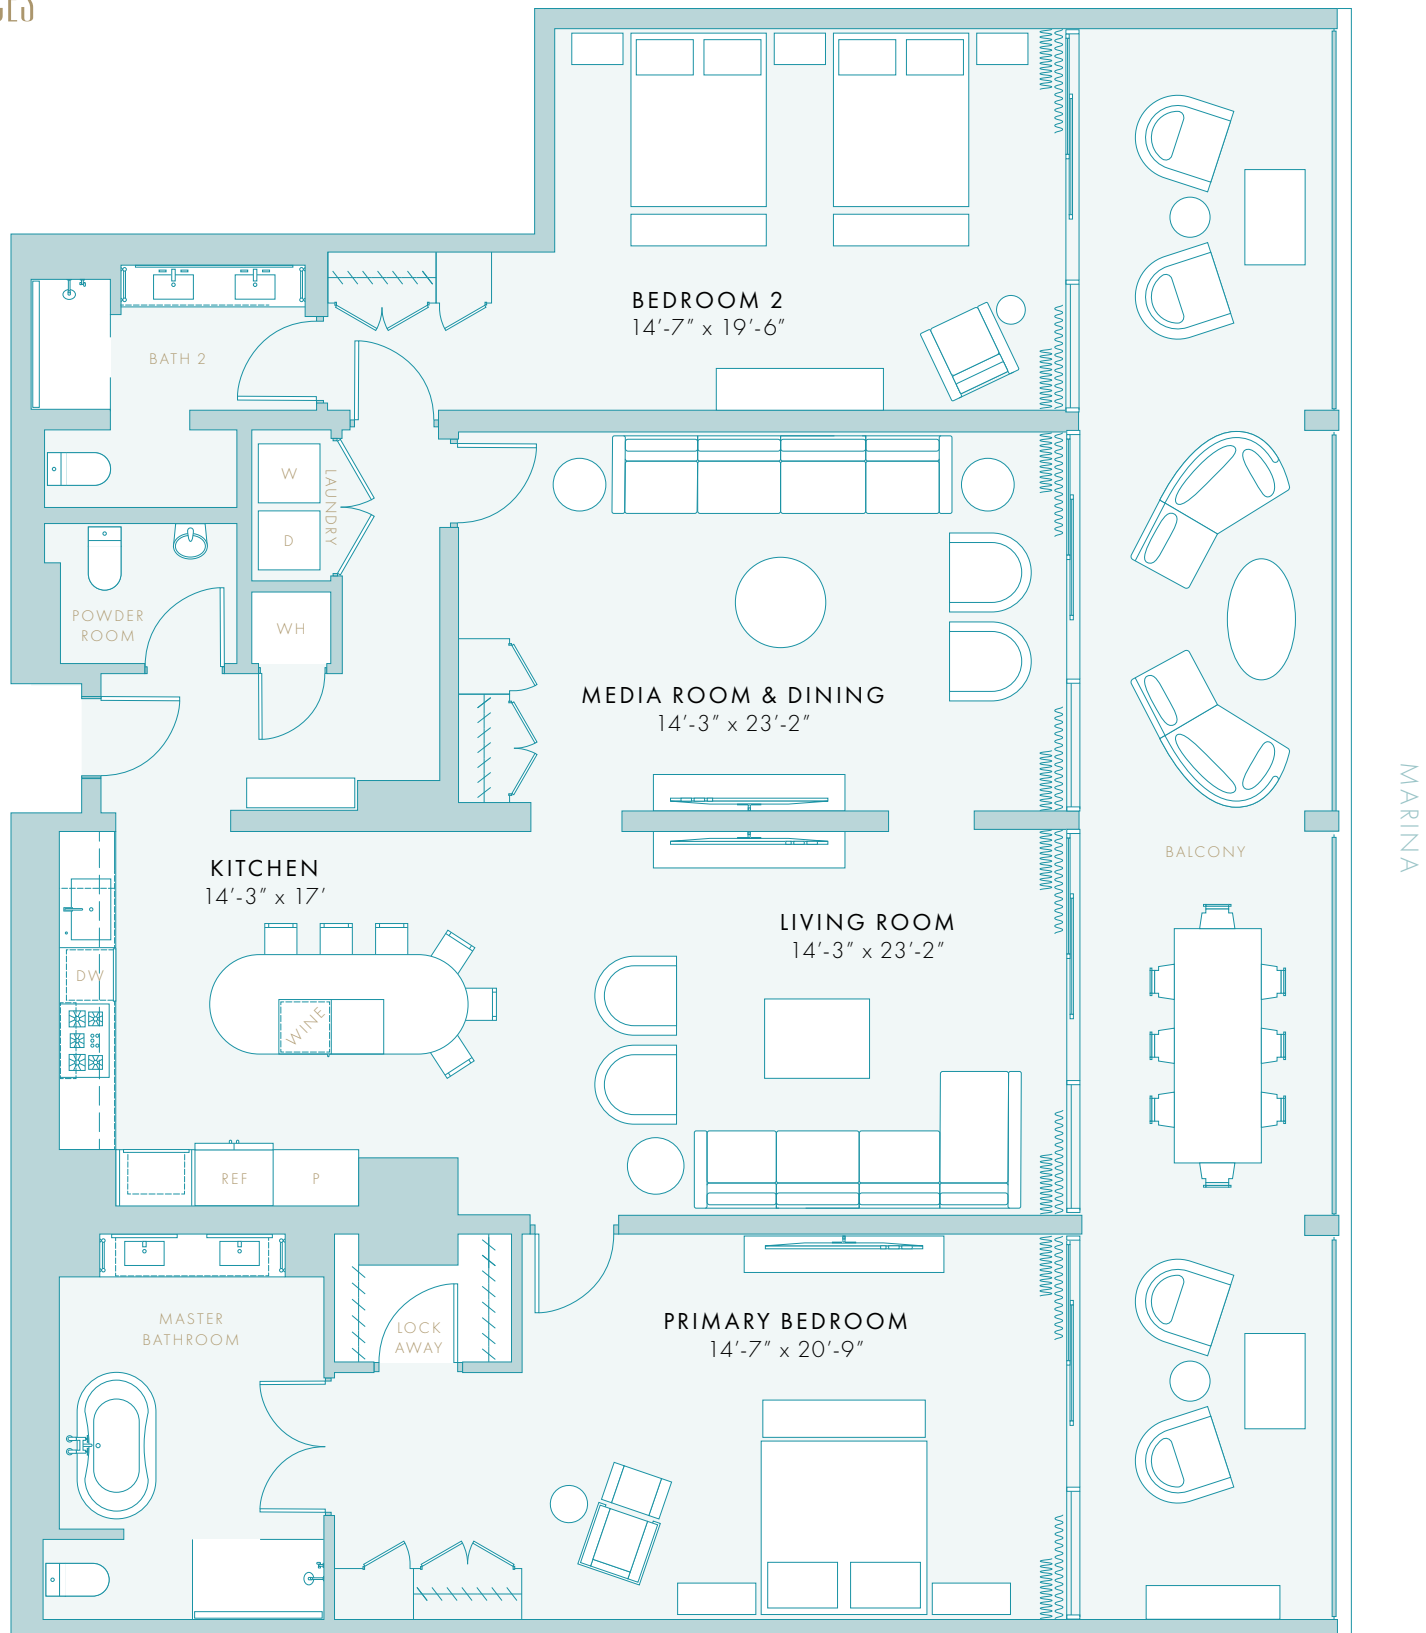

THE LOREN

AT TURTLE COVE

RESIDENCES

UNIT 4H

MARINA VIEW
 FLOOR 4
 2 BEDROOMS
 2-1/2 BATHROOMS
 INTERNAL: 2285 SQ FT
 EXTERNAL: 752 SQ FT

THE LOREN AT
 TURTLE COVE RESIDENCES

TURTLE COVE
 THE TURKS & CAICOS ISLANDS

Floor plans are not to scale, dimensions are approximate, and may vary from the description of the unit in the condominium declaration and the purchase contract. Floor plans, including room layouts and the configuration and location of appliances, cabinets, closets, plumbing facilities, and other improvements shown within the unit are subject to change. Please review the condominium declaration and purchase contract for a description of how the units are measured. You should review the actual materials prior to making any finish or upgrade selections.