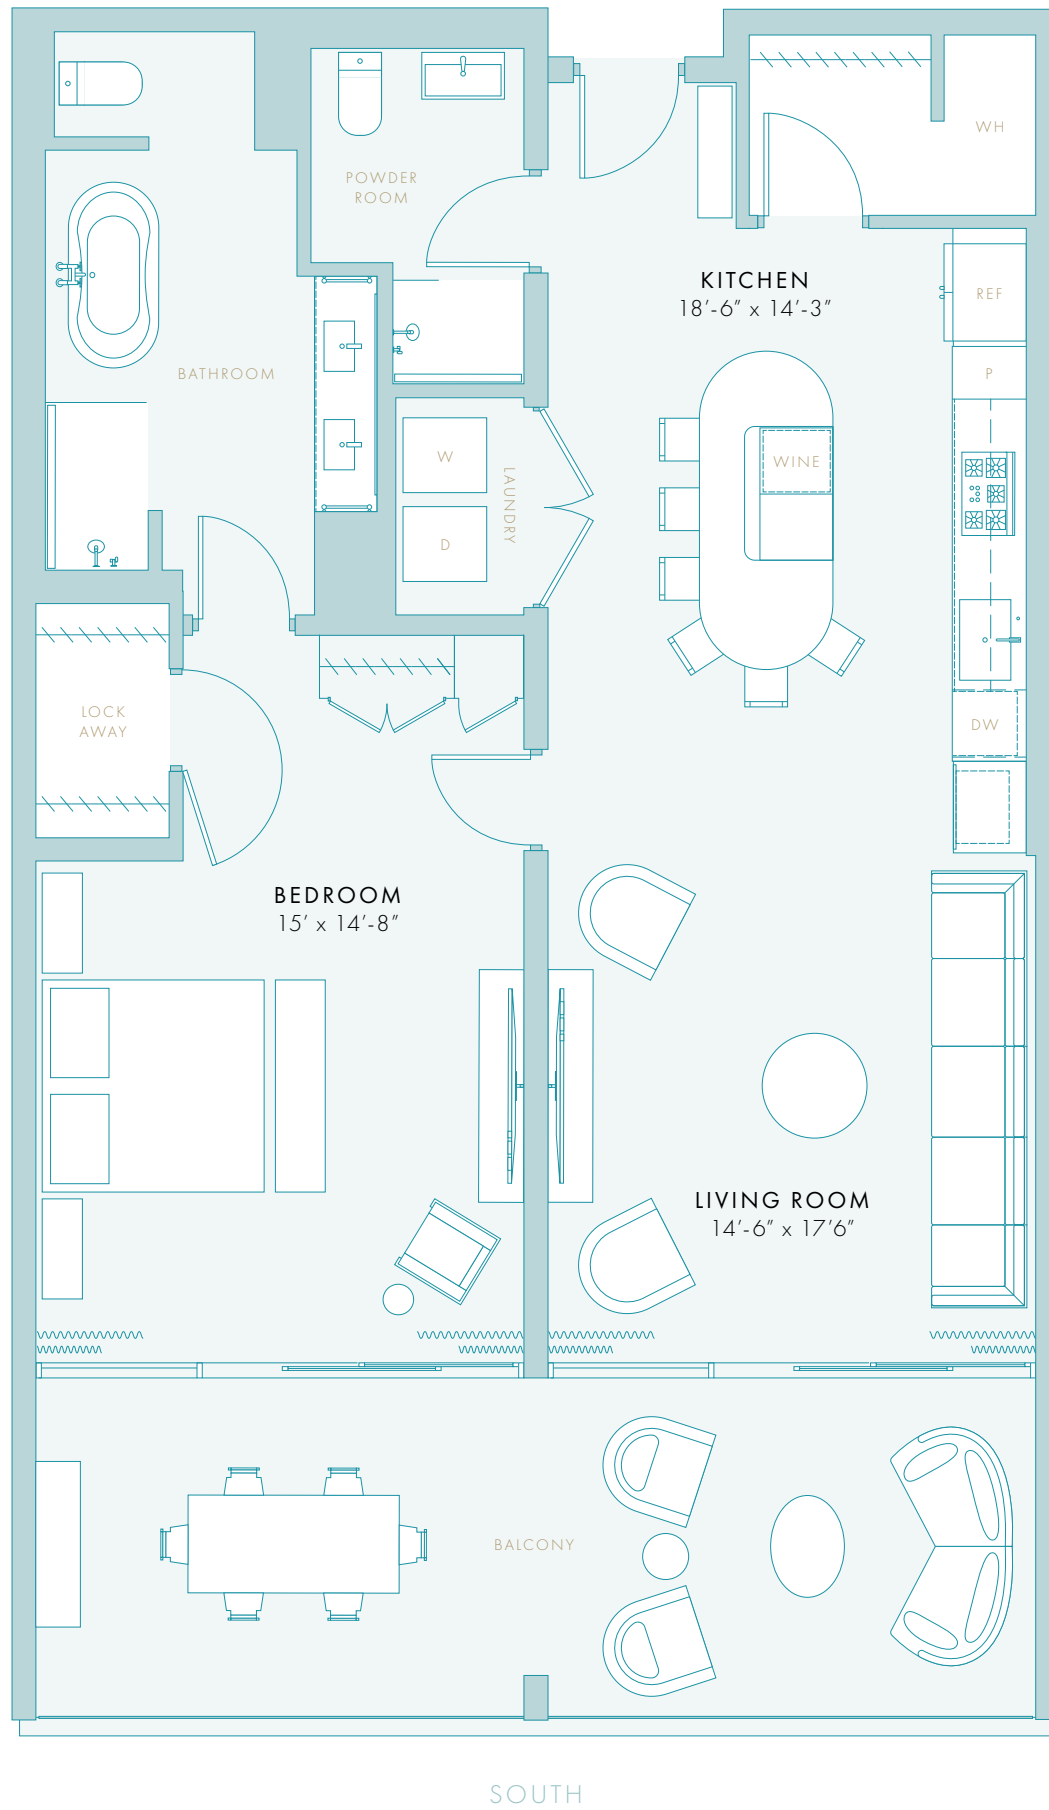

THE LOREN

AT TURTLE COVE

RESIDENCES

UNIT 2B

SOUTHERN VIEW
 FLOOR 2
 1 BEDROOM
 1-1/2 BATHROOMS
 INTERNAL: 1270 SQ FT
 EXTERNAL: 330 SQ FT

THE LOREN AT
 TURTLE COVE RESIDENCES

TURTLE COVE
 THE TURKS & CAICOS ISLANDS

Floor plans are not to scale, dimensions are approximate, and may vary from the description of the unit in the condominium declaration and the purchase contract. Floor plans, including room layouts and the configuration and location of appliances, cabinets, closets, plumbing facilities, and other improvements shown within the unit are subject to change. Please review the condominium declaration and purchase contract for a description of how the units are measured. You should review the actual materials prior to making any finish or upgrade selections.