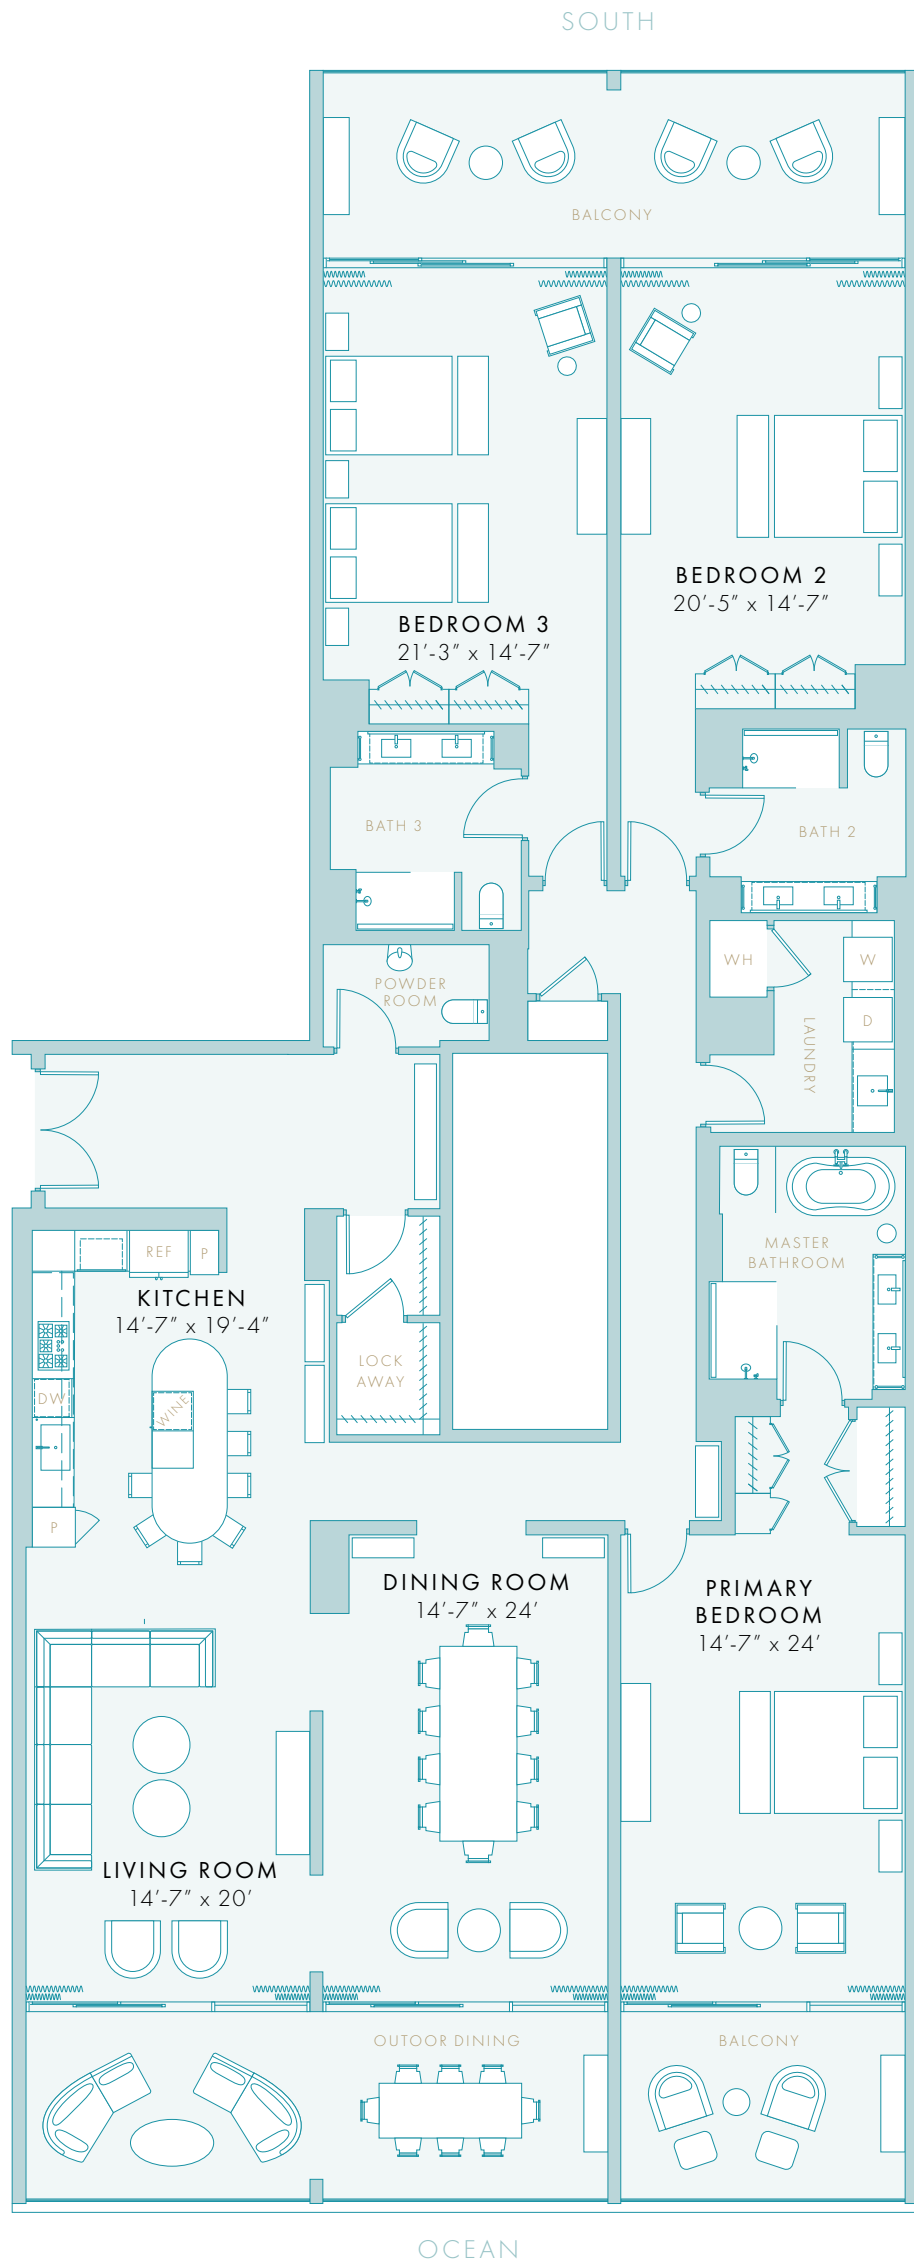

# THE LOREN

AT TURTLE COVE

RESIDENCES

## UNIT 4C

OCEAN + SOUTHERN VIEW  
 FLOOR 4  
 3 BEDROOMS  
 3-1/2 BATHROOMS  
 INTERNAL: 3362 SQ FT  
 EXTERNAL: 793 SQ FT

THE LOREN AT  
 TURTLE COVE RESIDENCES  
 TURTLE COVE  
 THE TURKS & CAICOS ISLANDS

Floor plans are not to scale, dimensions are approximate, and may vary from the description of the unit in the condominium declaration and the purchase contract. Floor plans, including room layouts and the configuration and location of appliances, cabinets, closets, plumbing facilities, and other improvements shown within the unit are subject to change. Please review the condominium declaration and purchase contract for a description of how the units are measured. You should review the actual materials prior to making any finish or upgrade selections.