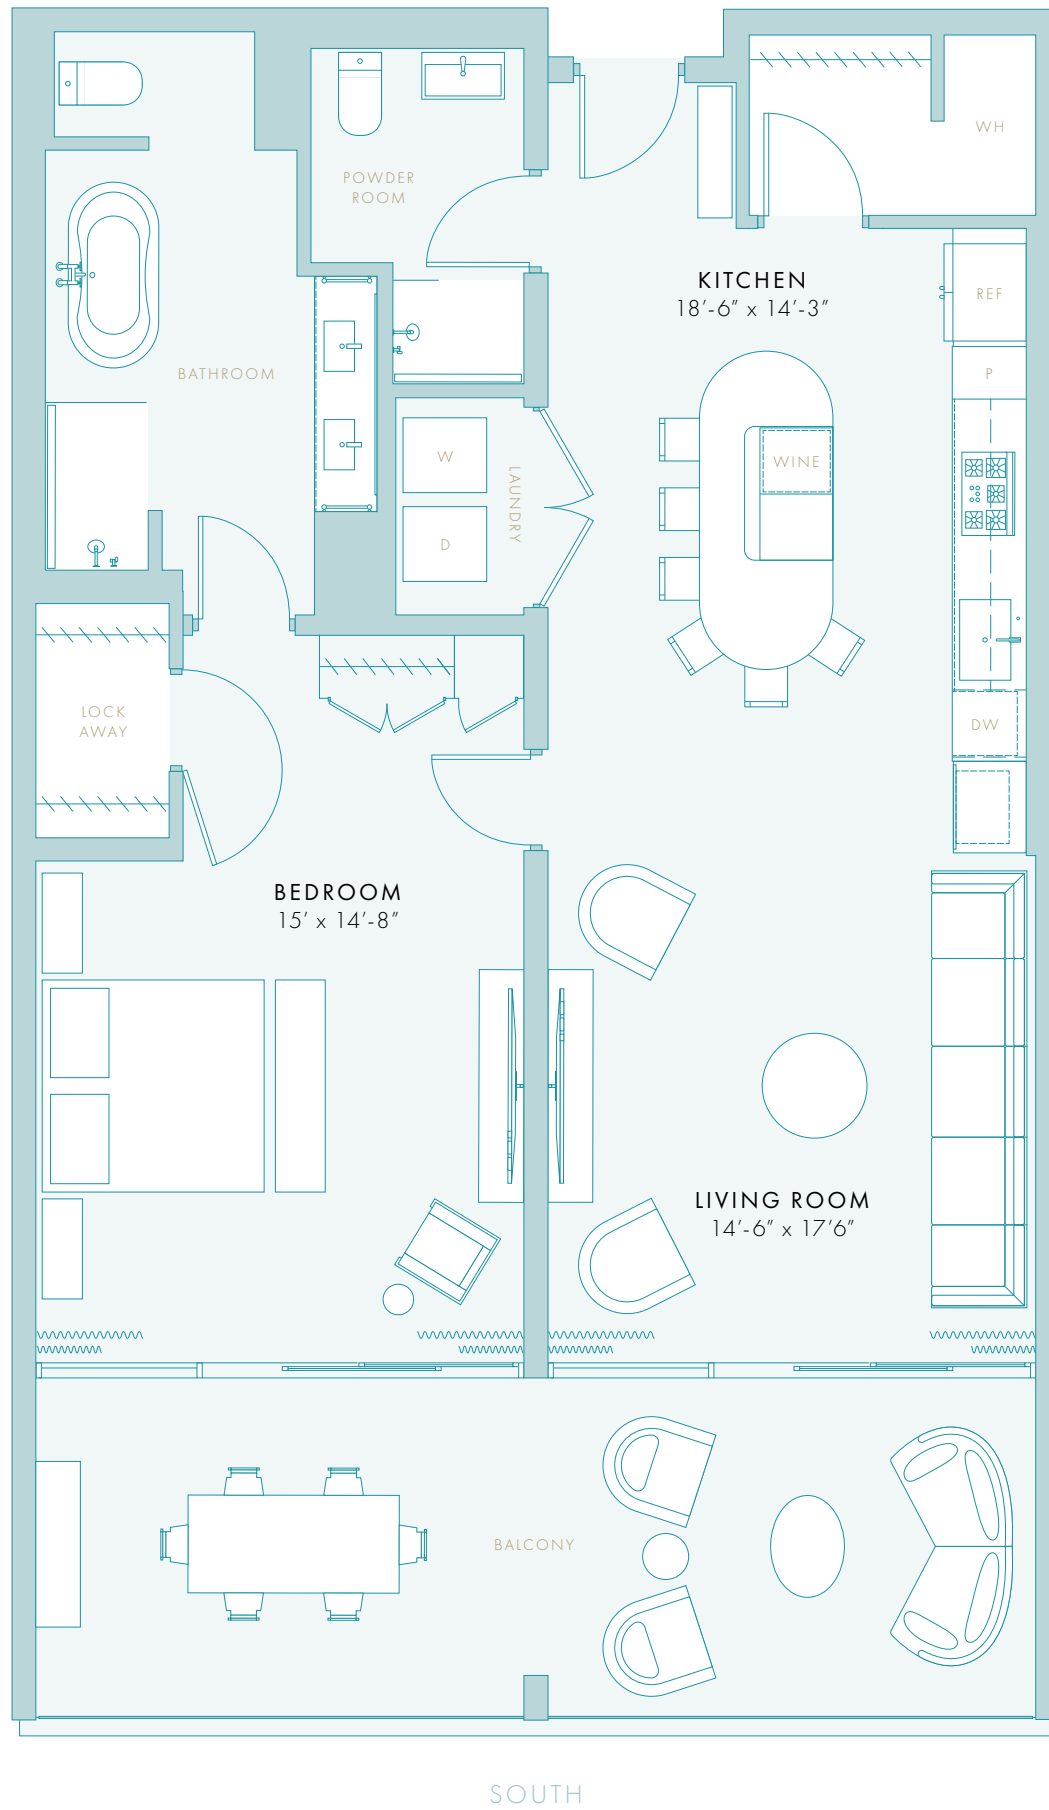

# THE LOREN

AT TURTLE COVE

RESIDENCES

## UNIT 4B

SOUTHERN VIEW  
FLOOR 4  
1 BEDROOM  
1-1/2 BATHROOMS  
INTERNAL: 1270 SQ FT  
EXTERNAL: 330 SQ FT

THE LOREN AT  
TURTLE COVE RESIDENCES

TURTLE COVE  
THE TURKS & CAICOS ISLANDS

Floor plans are not to scale, dimensions are approximate, and may vary from the description of the unit in the condominium declaration and the purchase contract. Floor plans, including room layouts and the configuration and location of appliances, cabinets, closets, plumbing facilities, and other improvements shown within the unit are subject to change. Please review the condominium declaration and purchase contract for a description of how the units are measured. You should review the actual materials prior to making any finish or upgrade selections.