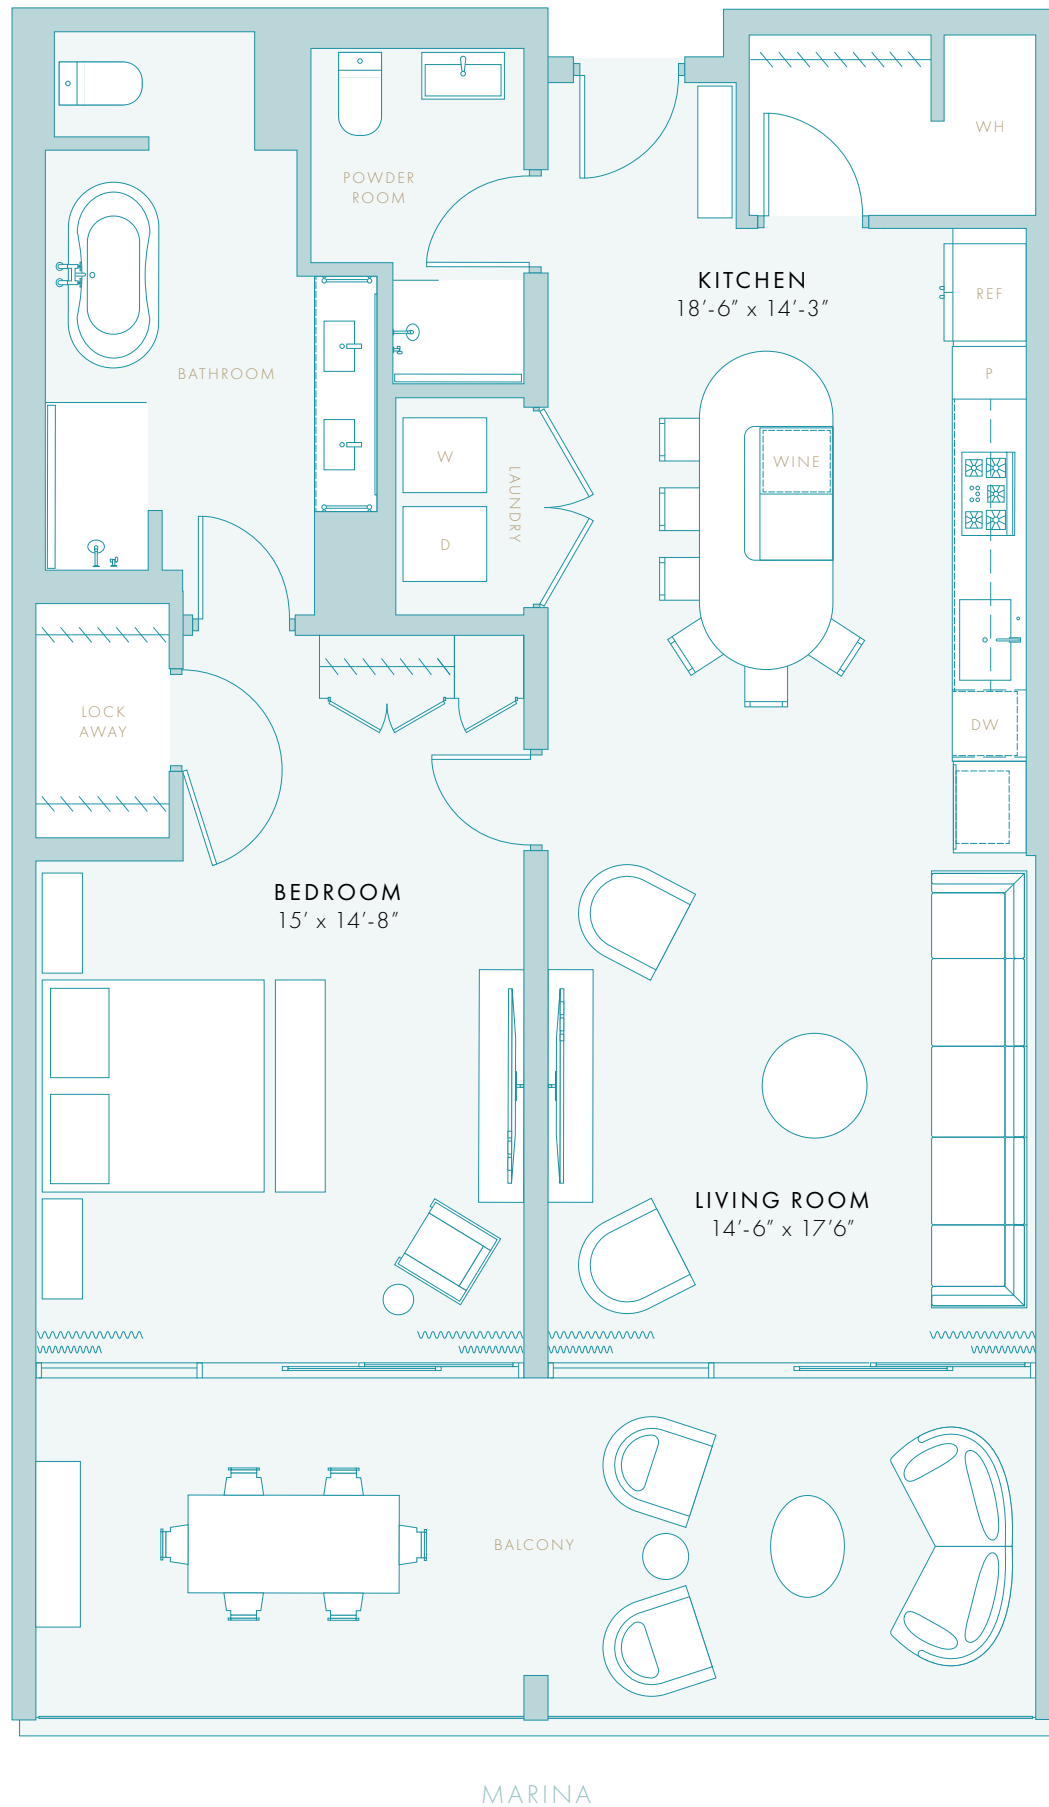

THE LOREN

AT TURTLE COVE

RESIDENCES

UNIT 4A

MARINA VIEW
 FLOOR 4
 1 BEDROOM
 1-1/2 BATHROOMS
 INTERNAL: 1270 SQ FT
 EXTERNAL: 330 SQ FT

THE LOREN AT
 TURTLE COVE RESIDENCES

TURTLE COVE
 THE TURKS & CAICOS ISLANDS

Floor plans are not to scale, dimensions are approximate, and may vary from the description of the unit in the condominium declaration and the purchase contract. Floor plans, including room layouts and the configuration and location of appliances, cabinets, closets, plumbing facilities, and other improvements shown within the unit are subject to change. Please review the condominium declaration and purchase contract for a description of how the units are measured. You should review the actual materials prior to making any finish or upgrade selections.