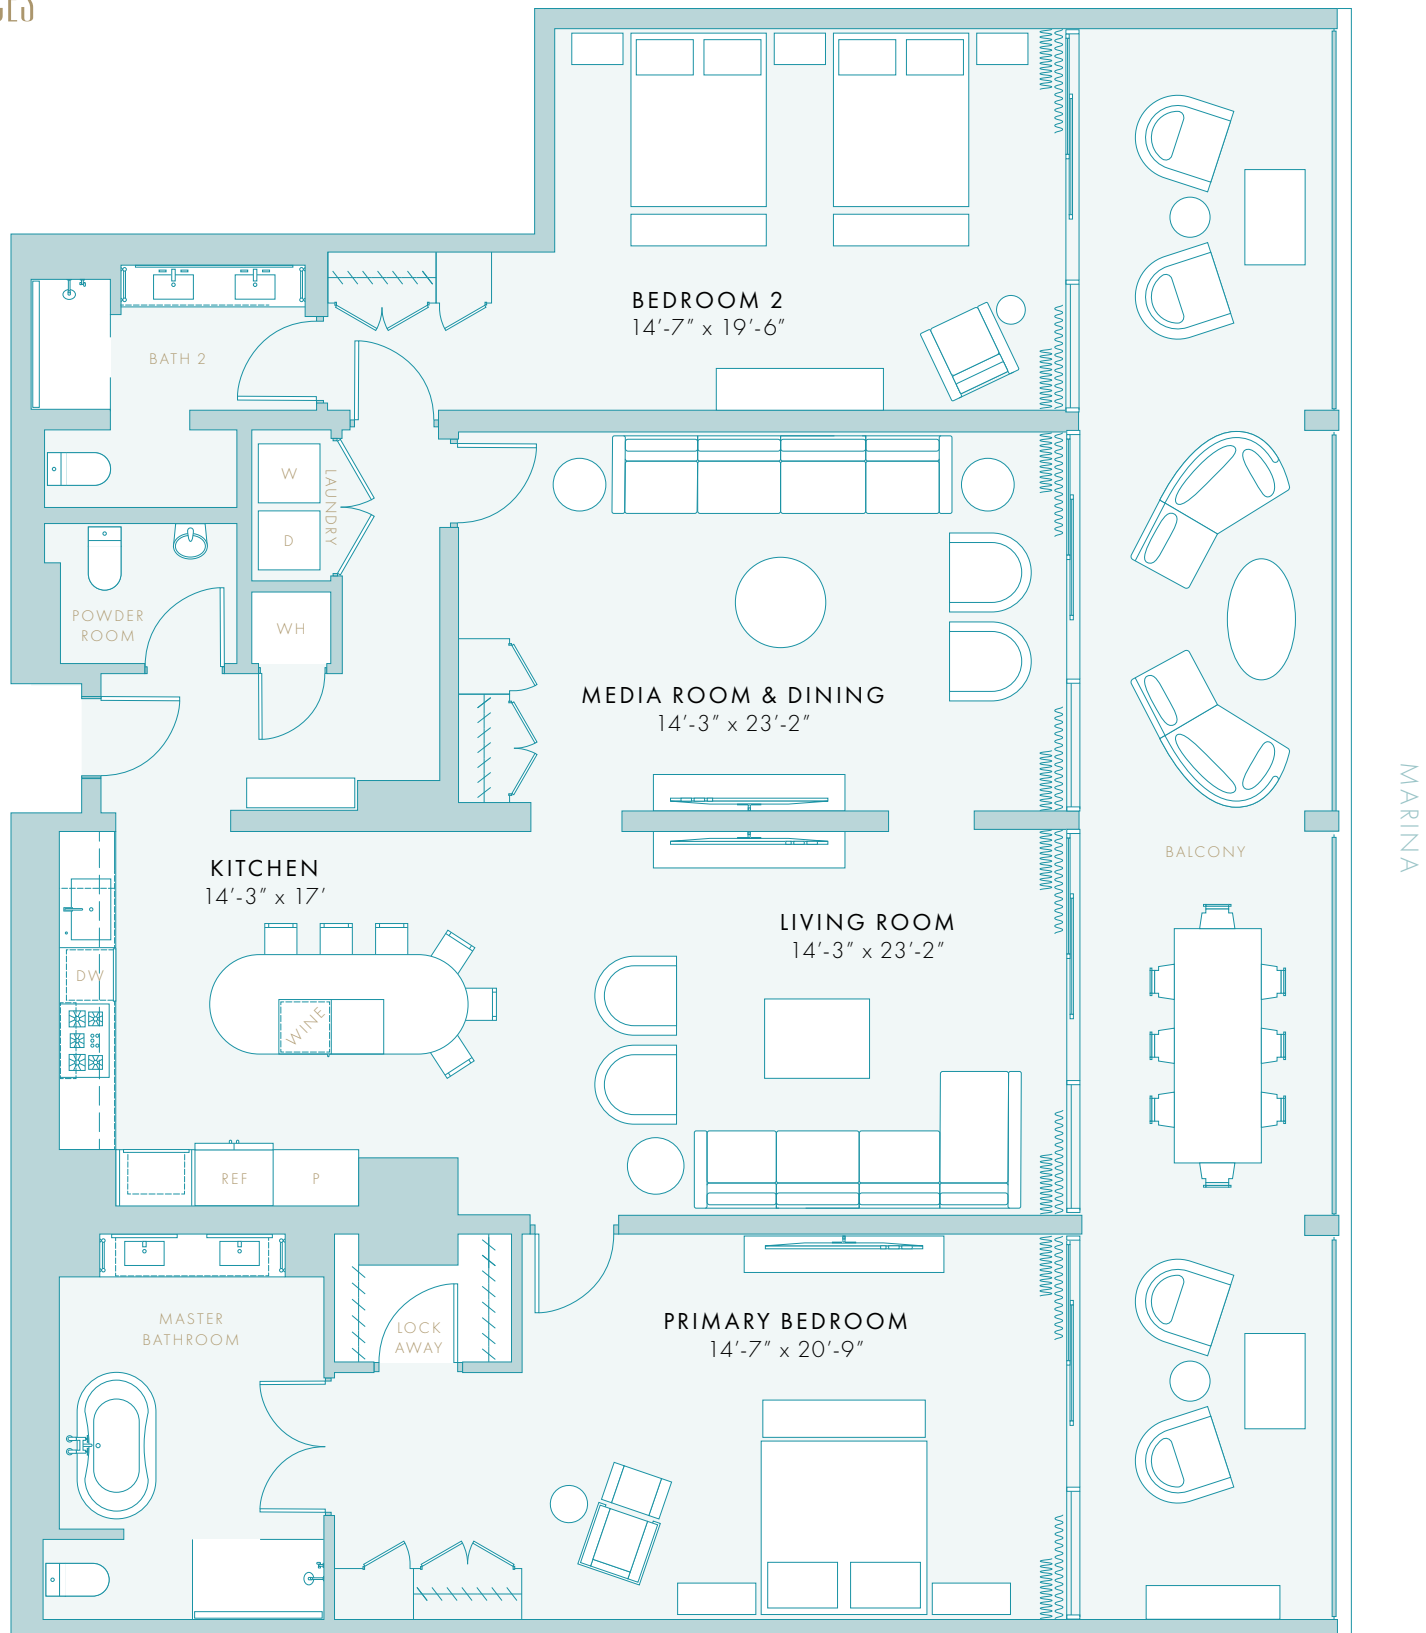

# THE LOREN

AT TURTLE COVE

RESIDENCES

## UNIT 3J

MARINA VIEW  
 FLOOR 3  
 2 BEDROOMS  
 2-1/2 BATHROOMS  
 INTERNAL: 2285 SQ FT  
 EXTERNAL: 752 SQ FT

THE LOREN AT  
 TURTLE COVE RESIDENCES

TURTLE COVE  
 THE TURKS & CAICOS ISLANDS

Floor plans are not to scale, dimensions are approximate, and may vary from the description of the unit in the condominium declaration and the purchase contract. Floor plans, including room layouts and the configuration and location of appliances, cabinets, closets, plumbing facilities, and other improvements shown within the unit are subject to change. Please review the condominium declaration and purchase contract for a description of how the units are measured. You should review the actual materials prior to making any finish or upgrade selections.